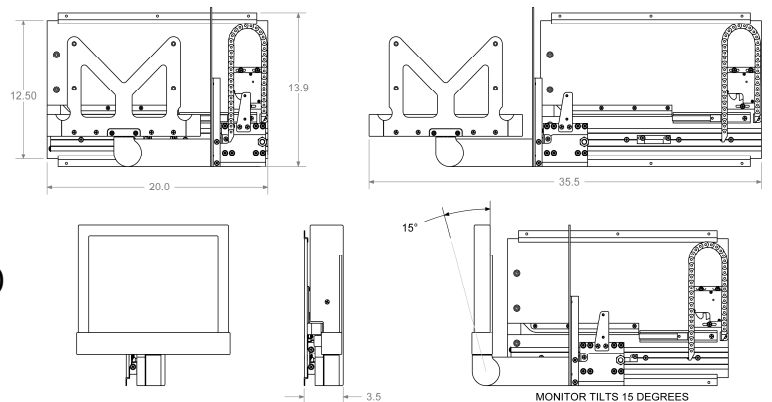

**PULL-OUT / SWIVEL MONITOR ASSEMBLY**  
ELECTRIC / MANUAL OPERATION  
P/N 3538-007

Monitor not included

**Features:**

- Deploys monitor from bulkhead into passageway
- When fully deployed, mount manually pivots up to 90° and tilts 15° for viewing adjustment
- Pivot point: edge/end
- Built to monitor specs
- Preassembled for quick/easy installation

**Technical Specifications:**

- Monitor size: 15"
- Assembly dimensions: 13.90" H x 20.00" W x 3.5" D
- Assembly weight: 8 lbs. without monitor
- Technical specs can be customized upon request

**30 year industry leader in creative design solutions**