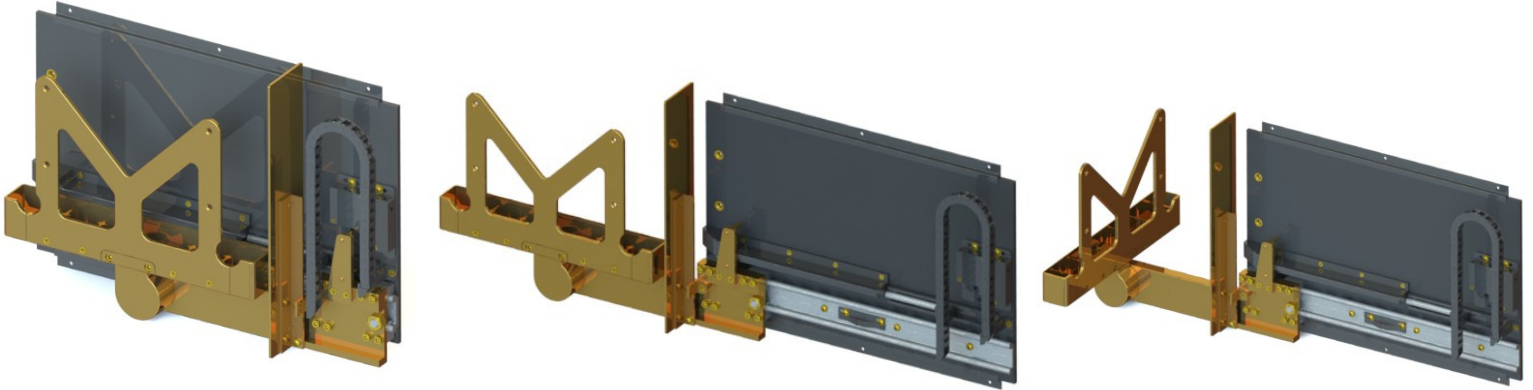

**PULL-OUT / SWIVEL MONITOR ASSEMBLY**  
ELECTRIC / MANUAL OPERATION  
P/N 3538-007

Monitor not included

**Features:**

- Deploys monitor from bulkhead into passageway
- When fully deployed, mount manually pivots up to 90° and tilts 15° for viewing adjustment
- Pivot point: edge/end
- Built to monitor specs
- Preassembled for quick/easy installation

**Technical Specifications:**

- Monitor size: 15"
- Assembly dimensions: 13.90" H x 20.00" W x 3.5" D
- Assembly weight: 8 lbs. without monitor
- Technical specs can be customized upon request

**30 year industry leader in creative design solutions**